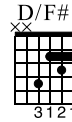

Scarborough Fair

Simon and Garfunkel

Standard tuning

$\text{♩} = 120$

Guitar 2

Em

1

mf