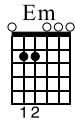

Scarborough Fair

Simon and Garfunkel

Standard tuning

$\text{♩} = 120$

Guitar 2

Em

1

mf