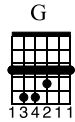

Scarborough Fair

Simon and Garfunkel

Standard tuning

$\text{♩} = 120$

Guitar 2

Em

1

mf