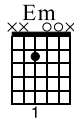

Scarborough Fair

Simon and Garfunkel

Standard tuning

$\text{♩} = 120$

Guitar 2

Em

1

mf