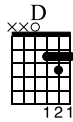

Scarborough Fair

Simon and Garfunkel

Standard tuning

$\text{♩} = 120$

Guitar 2

Em

1

mf