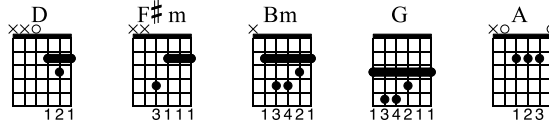

Hey there Delilah

Plain White T's

Standard tuning

Moderate ♩ = 105

Intro

Guitar 1

1

D